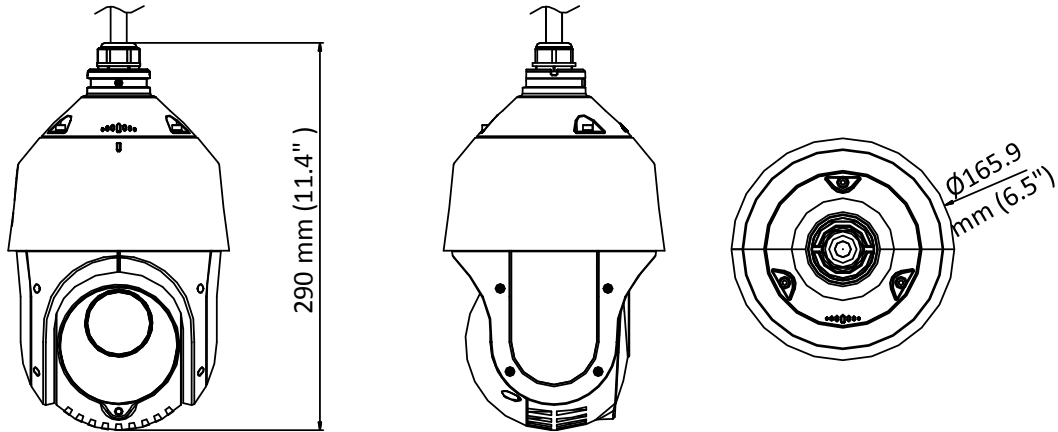

Order Model

HWP-T4215I-D

Dimensions

Accessories

Distributed by